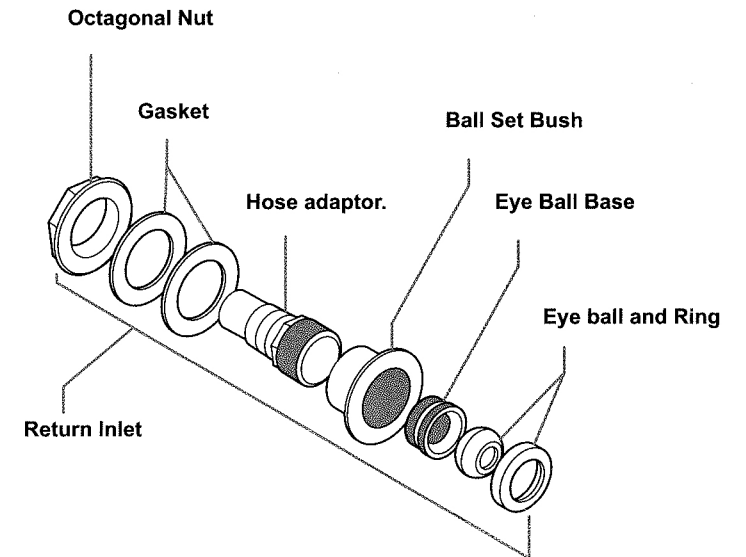

In Wall Skimmer's

Assembly Instructions and Part List

YOU SHOULD KEEP THIS DOCUMENT

Panel Cut Out Pattern

Units in millimeter(inches)

Cut Out for Standard Wall Skimmer

Cut Out Wide Mouth Skimmer

Screws for Standard Skimmer (22 pcs)

Screws for Wide Mouth Skimmer (32 pcs)

1x2 Single Layer Gaskets

Double Layer Gasket Wide Mouth