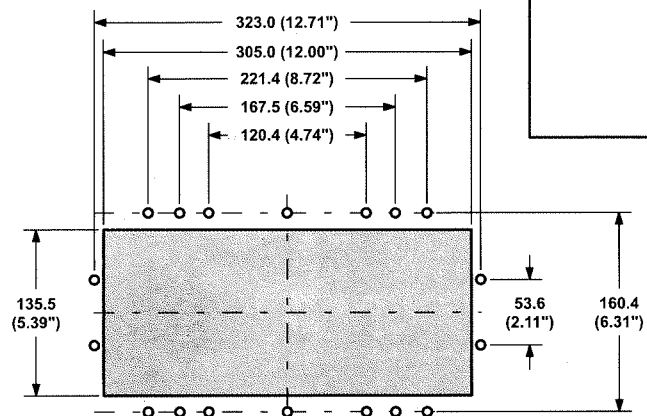

In Wall Skimmer's

Assembly Instructions and Part List

YOU SHOULD KEEP THIS DOCUMENT

Panel Cut Out Pattern

Units in millimeter(inches)

Cut Out for Standard Wall Skimmer

Cut Out Wide Mouth Skimmer

Screws for Standard Skimmer (22 pcs)

Screws for Wide Mouth Skimmer (32 pcs)

1x2 Single Layer Gaskets

Double Layer Gasket Wide Mouth