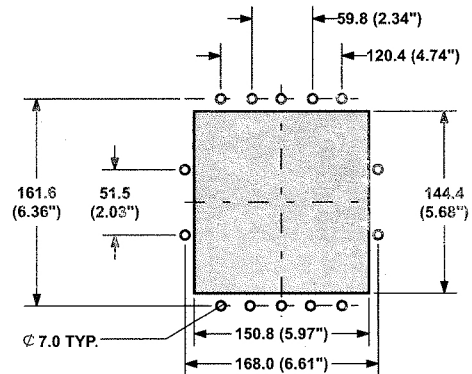

In Wall Skimmer's

Assembly Instructions and Part List

YOU SHOULD KEEP THIS DOCUMENT

Panel Cut Out Pattern

Units in millimeter(inches)

Cut Out for Standard Wall Skimmer

Cut Out Wide Mouth Skimmer

Screws for Standard Skimmer (22 pcs)

Screws for Wide Mouth Skimmer (32 pcs)

1x2 Single Layer Gaskets

Double Layer Gasket Wide Mouth